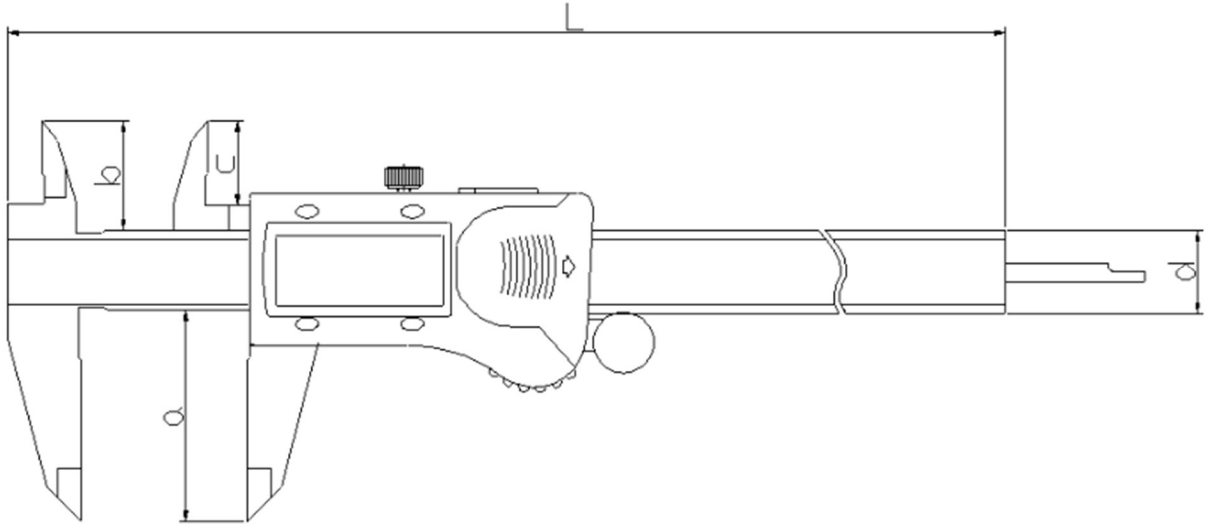

IP54 WATERPROOF DIGITAL CALIPER

PRODUCT DESCRIPTION

1. The main ruler and measuring claw are made of hardened stainless steel
2. The thumb wheel can be fine-tuned
3. LCD screen quickly displays data, easy to read
4. Automatic power switch
5. There is a depth ruler
6. Interchange of relative measurement and absolute measurement at any position (ABS function)
7. Zero reset at any position
8. Metric and English conversion
9. IP54 waterproof
10. 3v environmental protection lithium battery, battery life is more than 1 year
11. Used for measuring inner, outer, depth, steps and other dimensions

Measuring range mm	Resolution mm / inch	Allowable error mm	a mm	b mm	c mm	d mm	L mm	Remarks
0-150mm	0.01 / .0005 "	± 0.02	40	20	15.5	16	235	With depth bar
0-200mm	0.01 / .0005 "	± 0.03	50	24	19.5	16	287	With depth bar
0-300mm	0.01 / .0005 "	± 0.04	60	26	21.5	16	390	With depth bar